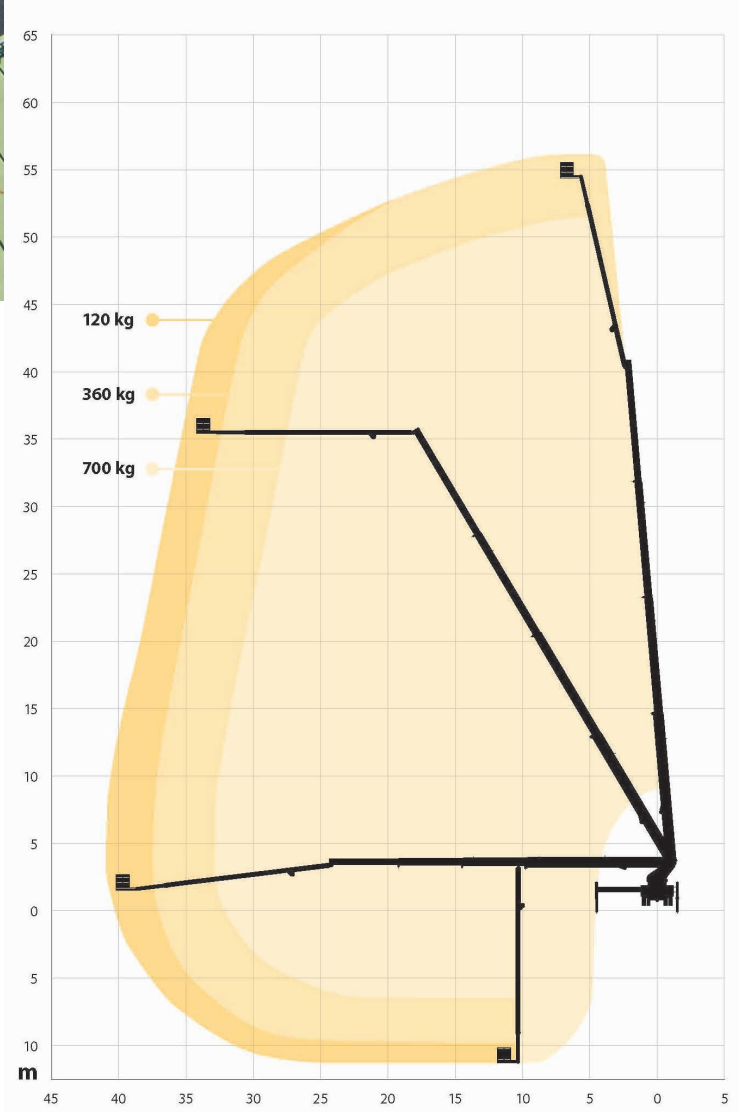

**S56XR**

Diagrams presented with standard cage and standard cage rotation. Variations apply.

\* depending on chassis